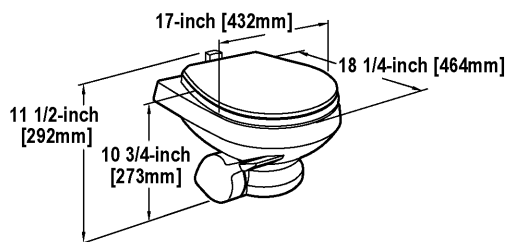

VF 706 product page text

VacuFlush® 706 Toilet

Replace portable marine toilets with a permanent ceramic fixture in the same space!

Upgrade the portable toilet on your small boat with a VacuFlush 706 toilet. Combined with a vacuum generator, vacuum holding tank or small holding tank system, it offers all the advantages of a VacuFlush system in a space-saving package.

Compact size – low overall height makes it ideal for platform installations.

Water efficient – uses as little as one pint (.5 liter) of fresh water per flush.

Anti-splash rim keeps water in bowl while underway.

Low power consumption – uses only 4-6 amps per flush.

Wood seat construction offers lasting strength.

Available in white and bone colors.

706 Model Information

Model	Seat Height	Discharge	Product Weight
706	Low-profile height. 10-3/4 in. (273mm)	Below-floor discharge.	27 lbs. [12.3 kg]

All VacuFlush toilets require vacuum generator system (sold separately).

706 Model Dimensions

(show color chips and list colors under chip)

White Bone