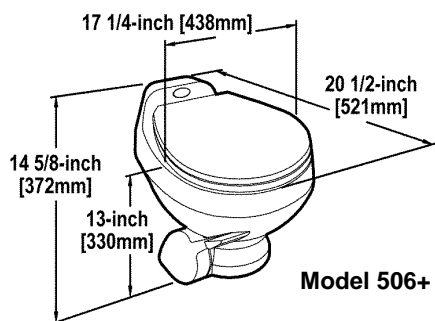

500 Plus product page text

VacuFlush® 500 Plus Series

With the style and size of household toilets, the 500 Plus series provides the comfort of home.

When people want a VacuFlush toilet with a large seat and deep bowl like the one in their home, a 500 Plus model is the first one many consider. It features a sparkling vitreous china bowl and convenient flush pedal operation. Other advantages of 500 Plus toilets include:

Water efficient – uses as little as one pint (.5 liter) of fresh water per flush.

Anti-splash rim keeps water in bowl while underway.

Quiet flushing with a standard HushFlush™ seat.

Wood seat construction offers lasting strength.

Available in five colors to complement any décor.

Diverse height and discharge options accommodate all floor plans.

500 Plus Series Model Information

Model	Seat Height	Discharge	Product Weight
506+	Low-profile height. 13 in. (330mm)	Below-floor discharge.	37.5 lbs. [17 kg]
508+	Standard height. 17-1/8 in. (435mm)	Below-floor discharge.	38.5 lbs. [17.5 kg]
547+	Standard height. 17-1/8 in. (435mm)	Above-floor side discharge.	38.5 lbs. [17.5 kg]
548+	Standard height. 17-1/8 in. (435mm)	Above-floor rear discharge.	38.5 lbs. [17.5 kg]

All VacuFlush toilets require vacuum generator system (sold separately).

500 Plus Series Dimensions

(show color chips and list colors under chip)

White Bone Platinum Teal Ebony