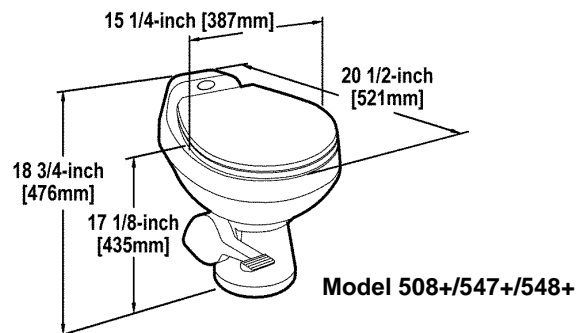

500 Plus product page text

VacuFlush® 500 Plus Series

With the style and size of household toilets, the 500 Plus series provides the comfort of home.

When people want a VacuFlush toilet with a large seat and deep bowl like the one in their home, a 500 Plus model is the first one many consider. It features a sparkling vitreous china bowl and convenient flush pedal operation. Other advantages of 500 Plus toilets include:

Water efficient – uses as little as one pint (.5 liter) of fresh water per flush.

Anti-splash rim keeps water in bowl while underway.

Quiet flushing with a standard HushFlush™ seat.

Wood seat construction offers lasting strength.

Available in five colors to complement any décor.

Diverse height and discharge options accommodate all floor plans.

500 Plus Series Model Information

Model	Seat Height	Discharge	Product Weight
506+	Low-profile height. 13 in. (330mm)	Below-floor discharge.	37.5 lbs. [17 kg]
508+	Standard height. 17-1/8 in. (435mm)	Below-floor discharge.	38.5 lbs. [17.5 kg]
547+	Standard height. 17-1/8 in. (435mm)	Above-floor side discharge.	38.5 lbs. [17.5 kg]
548+	Standard height. 17-1/8 in. (435mm)	Above-floor rear discharge.	38.5 lbs. [17.5 kg]

All VacuFlush toilets require vacuum generator system (sold separately).

500 Plus Series Dimensions

(show color chips and list colors under chip)

White Bone Platinum Teal Ebony