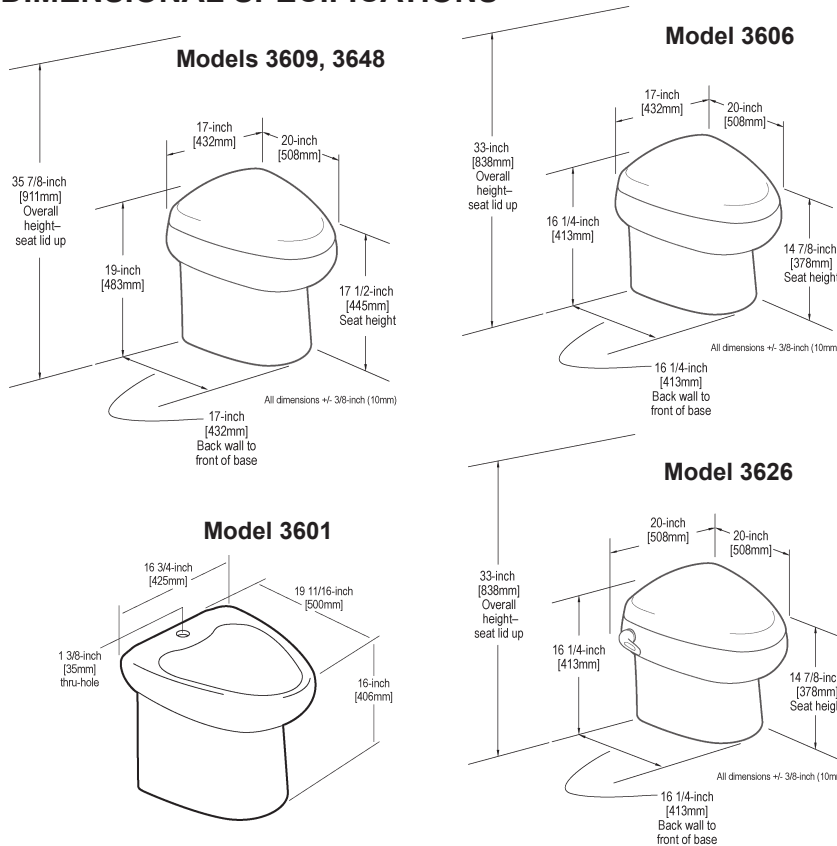

Model	Description	Flush Mechanism	Weight	Color* (ceramic)	Voltage	Item Number
3601	All-ceramic, low-profile SeaLand bidet. Single-hole punch for over-the-rim faucet.	-	41 lbs. (18.6 Kg)	White	-	302360101
				Bone	-	302360103
3606	All-ceramic, low-profile VacuFlush toilet with full-size seat and bowl. Plug-in base. Below-floor discharge.	Electronic wall switch	52 lbs. (23.6 Kg)	White	12 VDC	317136061
					24 VDC	317236061
				Bone	12 VDC	317136063
					24 VDC	317236063
3609	All-ceramic, standard height VacuFlush toilet with full-size seat and bowl. Below-floor pipe or hose discharge.	Electronic wall switch	61 lbs. (27.7 Kg)	White	12 VDC	317136091
					24 VDC	317236091
				Bone	12 VDC	317136093
					24 VDC	317236093
3626	All-ceramic, low-profile VacuFlush toilet/bidet combination. Electronic operation. Below-floor discharge.	Electronic wall switch	57 lbs. (25.8 Kg)	White	12 VDC	317136261
					24 VDC	317236261
				Bone	12 VDC	317136263
					24 VDC	317236263
3648	All-ceramic, standard height VacuFlush toilet with full-size seat and bowl. Plug-in base. Above-floor hose discharge.	Electronic wall switch	61 lbs. (27.7 Kg)	White	12 VDC	317136481
					24 VDC	317236481
				Bone	12 VDC	317136483
					24 VDC	317236483

* All 3600 series fixtures include choice of chrome or white trim (except for chrome faucet supplied with toilet/bidet combination).

Weights may vary ± 2-3%. Specifications subject to change without notice.

DIMENSIONAL SPECIFICATIONS

VacuFlush Toilet Switch Panels		
Model/Color	Voltage	Item Number
Vimar/white	12 VDC	313401012
	24 VDC	313401024
Vimar/gray	12 VDC	313402012
	24 VDC	313402024
Gewiss/gray	12 VDC	313403012
	24 VDC	313403024
Toilet-Bidet Switch Panels		
Vimar/white	12 VDC	313000000
	24 VDC	313000000
Vimar/gray	12 VDC	313000000
	24 VDC	313000000
Gewiss/gray	12 VDC	313000000
	24 VDC	313000000

Flush switch panel is required for 3600 series toilets and toilet-bidet to operate. Panel mounting hardware must be ordered separately from switch manufacturer.