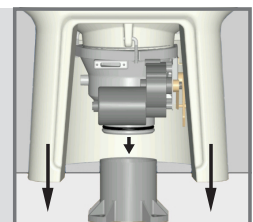

3626 Toilet/Bidet Combination:

VacuFlush® Toilet with Flush and Forget® Operation – Electronically-timed mechanism and proven flush valve assure easy operation and thorough flush every time.

Temperature-controlled Bidet Wash – Provides optimum user comfort.

Low-profile Design – Can be installed in virtually any marine bath.

Toilet and Toilet/Bidet “Plug-in” Installation –

Ceramic toilet and motorized base are preassembled and install easily into mounting adapter.

3600 Series All-Ceramic Toilets and Bidets

3600 SERIES SPECIFICATIONS

Model	Description	Flush Mechanism	Weight	Color* (ceramic)	Voltage	Item Number
3601	All-ceramic, low-profile SeaLand bidet. Single-hole punch for over-the-rim faucet.	-	41 lbs. (18.6 Kg)	White	-	302360101
				Bone	-	302360103
3606	All-ceramic, low-profile VacuFlush toilet with full-size seat and bowl. Plug-in base. Below-floor discharge.	Electronic wall switch	52 lbs. (23.6 Kg)	White	12 VDC	317136061
					24 VDC	317236061
				Bone	12 VDC	317136063
					24 VDC	317236063
3609	All-ceramic, standard height VacuFlush toilet with full-size seat and bowl. Below-floor pipe or hose discharge.	Electronic wall switch	61 lbs. (27.7 Kg)	White	12 VDC	317136091
					24 VDC	317236091
				Bone	12 VDC	317136093
					24 VDC	317236093
3626	All-ceramic, low-profile VacuFlush toilet/bidet combination. Electronic operation. Below-floor discharge.	Electronic wall switch	57 lbs. (25.8 Kg)	White	12 VDC	317136261
					24 VDC	317236261
				Bone	12 VDC	317136263
					24 VDC	317236263
3648	All-ceramic, standard height VacuFlush toilet with full-size seat and bowl. Plug-in base. Above-floor hose discharge.	Electronic wall switch	61 lbs. (27.7 Kg)	White	12 VDC	317136481
					24 VDC	317236481
				Bone	12 VDC	317136483
					24 VDC	317236483